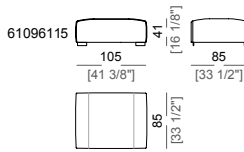

Chaiselong SLIM with right or left short arm
Chaise lounge SLIM dx o sx

Chaiselong LARGE with right or left short arm
Chaise lounge LARGE dx o sx

Dormeuse
Dormeuse

Pouf
Pouf