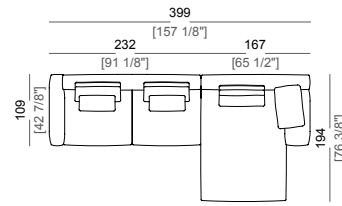

**Springing:** elastic belts.

**Back support:** metal structure with elastic belts, covered with coupled synthetic lining 6mm.

**Seat height:** 41 cm

**Arm height:** 53 cm (LARGE) 47 cm (SLIM).

**Feet:** metal, finishes: black nickel or varnished micaceous brown or oxy grey, h.5 cm.

**Central unit with right or left back**  
Centrale con schienale dx o sx

**Chaiselong SLIM with right or left short arm**  
Chaise lounge SLIM dx o sx

**Chaiselong LARGE with right or left short arm**  
Chaise lounge LARGE dx o sx

**Dormeuse**  
Dormeuse

**Pouf**  
Pouf

**Composition A**  
Composizione A

**Composition B**  
Composizione B

**Composition C**  
Composizione C

**Composition D**  
Composizione D

**Composition F**  
Composizione F