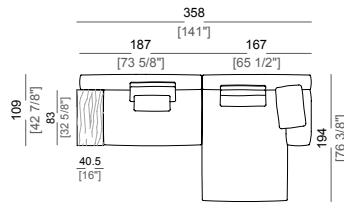

**Springing:** elastic belts.

**Back support:** metal structure with elastic belts, covered with coupled synthetic lining 6mm.

**Seat height:** 41 cm

**Arm height:** 53 cm (LARGE) 47 cm (SLIM).

**Feet:** metal, finishes: black nickel or varnished micaceous brown or oxy grey, h.5 cm.

**Central unit with right or left back**  
Centrale con schienale dx o sx

**Chaiselong SLIM with right or left short arm**  
Chaise lounge SLIM dx o sx

**Chaiselong LARGE with right or left short arm**  
Chaise lounge LARGE dx o sx

**Dormeuse**  
Dormeuse

**Pouf**  
Pouf

**Composition A**  
Composizione A

**Composition B**  
Composizione B

**Composition C**  
Composizione C

**Composition D**  
Composizione D

**Composition F**  
Composizione F