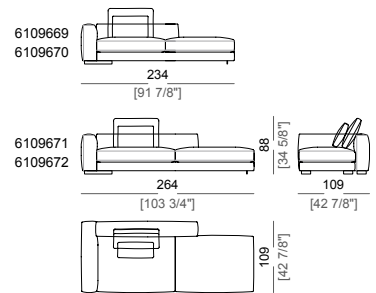

**Springing:** elastic belts.

**Back support:** metal structure with elastic belts, covered with coupled synthetic lining 6mm.

**Seat height:** 41 cm

**Arm height:** 53 cm (LARGE) 47 cm (SLIM).

**Feet:** metal, finishes: black nickel or varnished micaceous brown or oxy grey, h.5 cm.

**Corner sofa LARGE**  
Divano angolare LARGE

**Right or left unit SLIM**  
Laterale SLIM dx o sx

**Right or left unit LARGE**  
Laterale LARGE dx o sx

**Unit SLIM with right or left pouf**  
Laterale SLIM con pouf dx o sx

**Unit LARGE with right or left pouf**  
Laterale LARGE con pouf dx o sx

**Right or left corner unit**  
Laterale angolare dx o sx

**Central unit**  
Centrale

**Central unit with right or left pouf**  
Elemento centrale con pouf dx o sx

**Right or left corner unit with right or left pouf**  
Laterale angolare dx o sx con pouf dx o sx

**Unit SLIM with right or left back**  
Laterale SLIM con schienale dx o sx

**Unit LARGE with right or left back**  
Laterale LARGE con schienale dx o sx